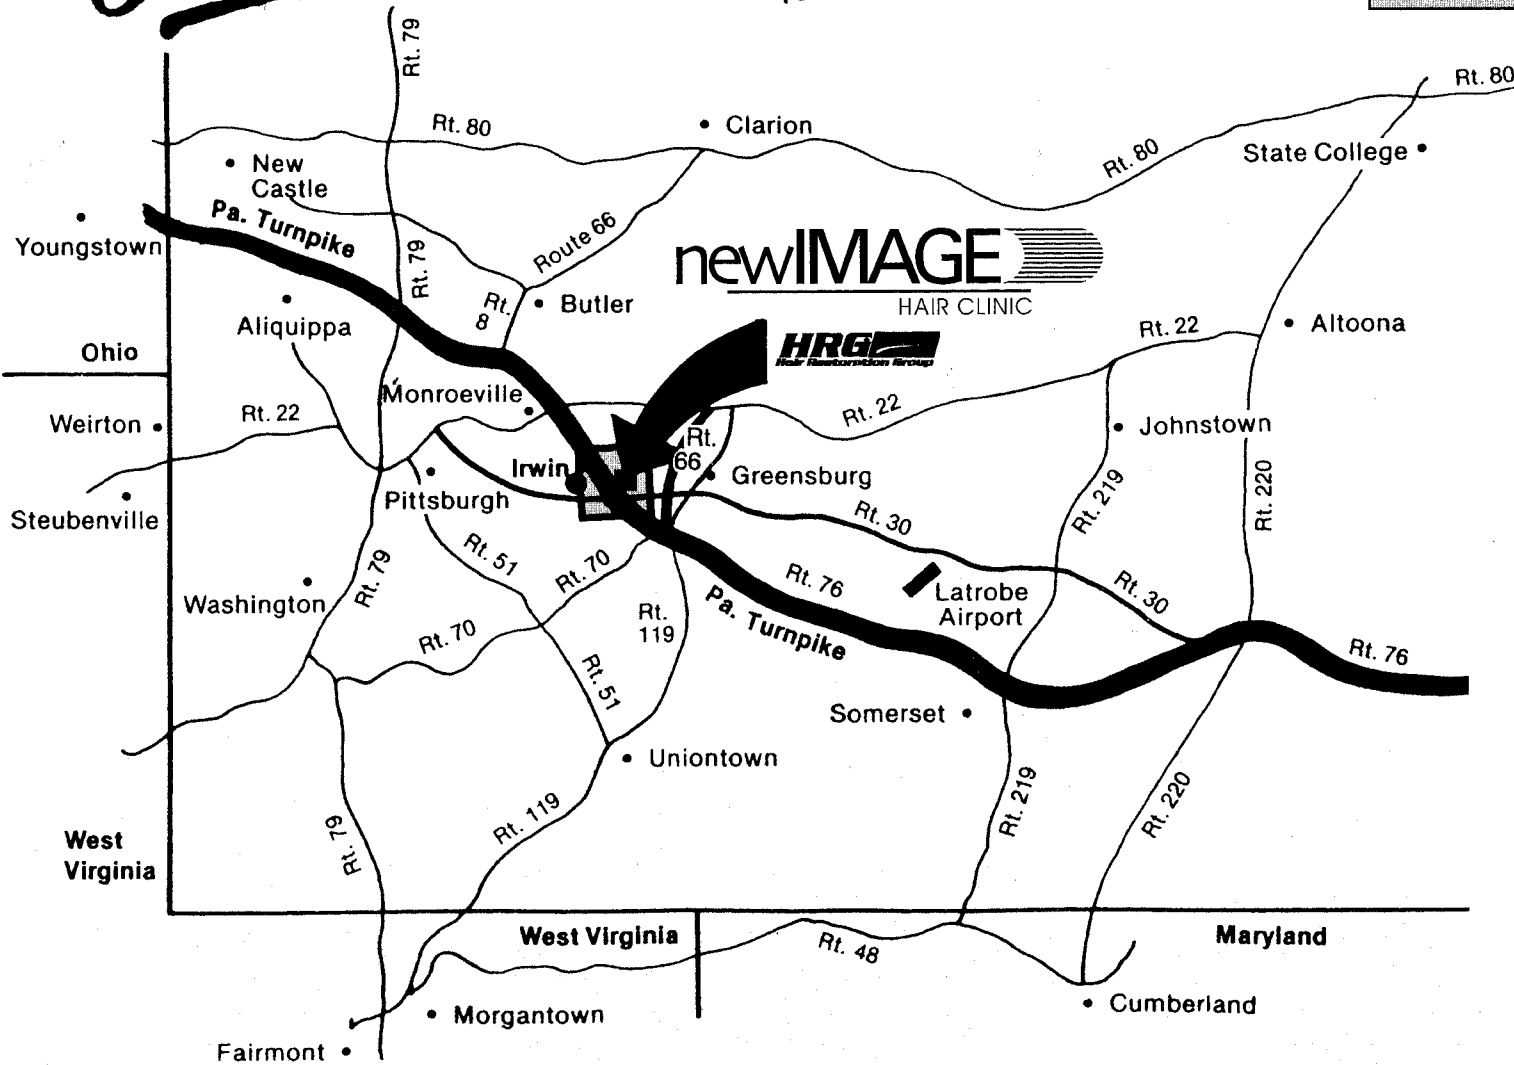

Our Location

8280 PENNSYLVANIA AVENUE
 NORTH HUNTINGDON, PA 15642
 PHONE: (724) 864-6000
 TOLL FREE 1-800-232-8555

From Pittsburgh:
 Pick up PA Turnpike at Monroeville. Proceed EAST to exit #67 (Irwin Exit). Follow sign Pittsburgh and West. At first red light, (Kohls Sign), make right on Rocky Road. Continue to next red light. Make right onto Pennsylvania Avenue. Approximately, 1 block, New Image is located on right.

From PA Turnpike:
 Take Exit #67 (Irwin Exit). Follow sign Pittsburgh and West. At first red light, (Kohls Sign), make right on Rocky Road. Continue to next red light. Make right onto Pennsylvania Avenue. Approximately, 1 block, New Image is located on right.

From Irwin & West:
 If traveling East on Route 30, approximately 200 feet before PA Turnpike entrance make left at red light onto Rocky Road. Continue to next red light. Make right onto Pennsylvania Avenue. Approximately, 1 block, New Image is located on right.

From Greensburg & East:
 Take route 30 West to Irwin. Make right at red light by Kohls Sign onto Rocky Road. Continue to next red light. Make right onto Pennsylvania Avenue. Approximately, 1 block, New Image is located on right.