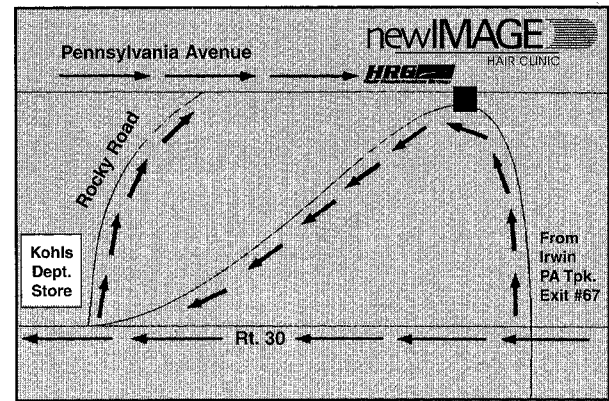

Our Location

8280 PENNSYLVANIA AVENUE
NORTH HUNTINGDON, PA 15642
PHONE: (724) 864-6000
TOLL FREE 1-800-232-8555

From Pittsburgh:
Pick up PA Turnpike at Monroeville. Proceed EAST to exit #67 (Irwin Exit). Follow sign Pittsburgh and West. At first red light, (Kohls Sign), make right on Rocky Road. Continue to next red light. Make right onto Pennsylvania Avenue. Approximately, 1 block, New Image is located on right.

From PA Turnpike:
Take Exit #67 (Irwin Exit). Follow sign Pittsburgh and West. At first red light, (Kohls Sign), make right on Rocky Road. Continue to next red light. Make right onto Pennsylvania Avenue. Approximately, 1 block, New Image is located on right.

From Irwin & West:
If traveling East on Route 30, approximately 200 feet before PA Turnpike entrance make left at red light onto Rocky Road. Continue to next red light. Make right onto Pennsylvania Avenue. Approximately, 1 block, New Image is located on right.

From Greensburg & East:
Take route 30 West to Irwin. Make right at red light by Kohls Sign onto Rocky Road. Continue to next red light. Make right onto Pennsylvania Avenue. Approximately, 1 block, New Image is located on right.

HOURS:
Tues., Thurs. - 10-8
Wed., Friday - 9-6
Saturday - 9-4